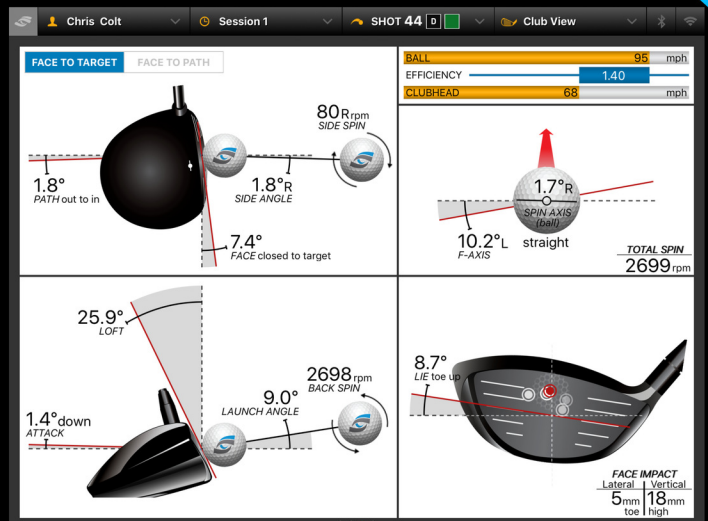

GOWAD

JWE CUSTOM GOLF
Performance and Fitting Specialist

£50

EQUIPMENT M.O.T

- +LOFT & LIES
- +GAPPING
- +GRIP CHECK
- *INCLUDING FREE GRIP*
- +SHAFT ALIGNMENT

BOOK IN THE PRO SHOP TODAY