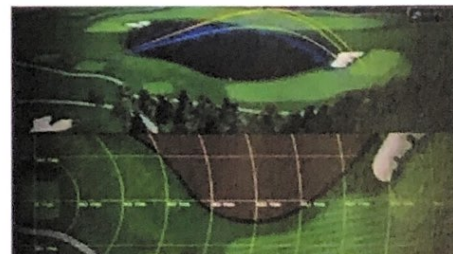

**MARK ALLEN
PGA PROFESSIONAL**

Get Your Game In To Shape! Winter Practice Packages In our Swing Centre

Take advantage of one of our Winter Practice Packages
which represent exceptional value:

Bronze Practice package - 4 hours practice in the
Swing Centre - £80

Silver Practice Package - 8 hours practice in the
Swing Centre - £140

Gold Practice Package - 12 hours practice in the
Swing Centre - £180

- Practice in the **warm and dry**
- Get instant feedback given by our **GC2 Launch Monitor with Simulator** that you cannot get at the range
- A **1/2 hour** session costs only **£15**
- **1 hour** usually costs **£25**
- **GC2 range** or on one of our **11 Prestigious courses**

To Book contact the Pro Shop on (01603) 251394 or email professional@eatongc.co.uk