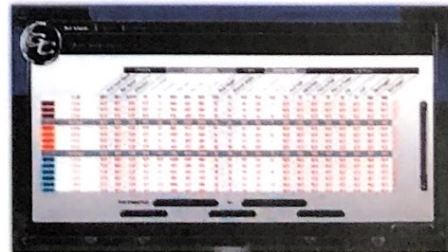

## **Get Your Game In To Shape! Winter Practice Packages In our Swing Centre**

Take advantage of one of our Winter Practice Packages  
which represent exceptional value:

**Bronze Practice package** - 4 hours practice in the  
Swing Centre - £80

**Silver Practice Package** - 8 hours practice in the  
Swing Centre - £140

**Gold Practice Package** - 12 hours practice in the  
Swing Centre - £180

- Practice in the **warm and dry**
- Get instant feedback given by our **GC2 Launch Monitor with Simulator** that you cannot get at the range
- A **1/2 hour** session costs only **£15**
- **1 hour** usually costs **£25**
- **GC2 range** or on one of our **11 Prestigious courses**