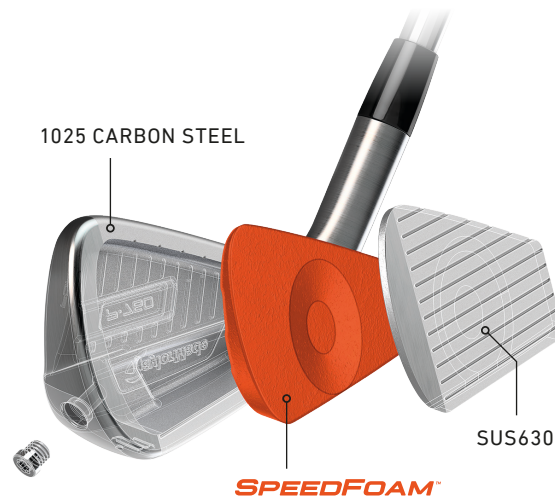

P.760

NEXT GENERATION FORGED PROGRESSION

With P760, we set out to design an iron for Tour-level competition, combining all the elements that are most desirable to the better golfer. P760's progressive set shaping enables short irons to be compact and precise while the long irons take on a hollow construction, injected with our revolutionary SpeedFoam. The result is a complete players set, designed to inspire confidence whether you're attacking pins from short range or sticking greens from long range.*

BRIAN BAZZEL | VP PRODUCT CREATION

Forged Multi-Material Construction

- Forged 1025 carbon steel body provides a soft feel with precise shaping
- New, lighter SUS630 face with Inverted Cone Technology in 3-7 irons creates additional speed, accuracy and playability

Progressive Players-Iron Shaping

- Hollow cavity construction (3-7) produces consistent distance while adding forgiveness to maintain optimized gapping throughout the set
- One-piece forged construction in the short irons (8-A) results in exceptional feel and enhanced shot-making ability
- Head size, offset, and lofts have been engineered to provide exactly what better players require for precise shotmaking
- Redesigned sole geometry with a chamfered leading edge provides improved turf interaction and a square look at address