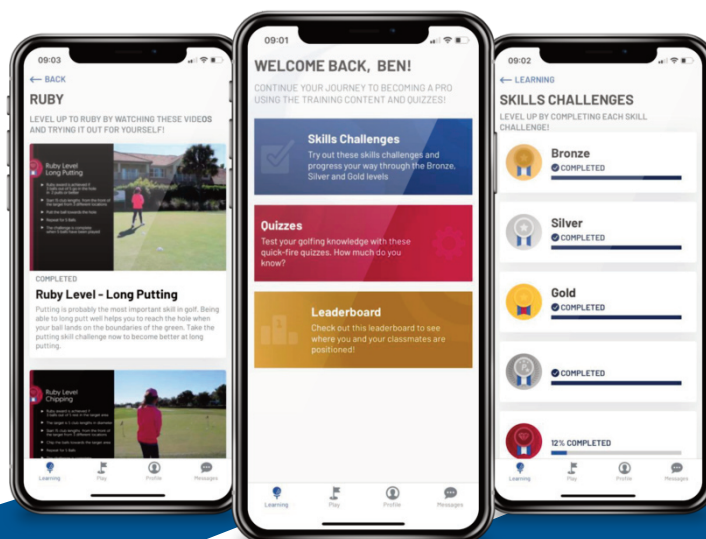

GOLPHIN WORKING IN PARTNERSHIP WITH **BANCHORY GOLF CLUB**

Alan Tait, Director of Golf Operations and PGA Professional will deliver a presentation on GolPhin's **MyPathway2Golf**

programme by Zoom call on **Thursday 25th February**.

Banchory GC are delighted to partner GolPhin and MP2G is a fantastic programme which focuses on 4-12yr olds, and one which we are very excited about.

WHAT IS MYPATHWAY2GOLF?

It's a **digital platform** designed to help PGA Pros / Coaches and golf facilities increase junior participation, and makes it fun for the child as they progress in the game of golf.

- 🕒 GolPhin provides a junior programme that inspires kids to join the club and retain them
- 🕒 It empowers the children to want to improve by climbing up GolPhin's, "Pyramid of Progression"
- 🕒 Empowers the children and the family to take ownership of their progression and data
- 🕒 A fantastic communication tool which engages the coach, the kids and the families