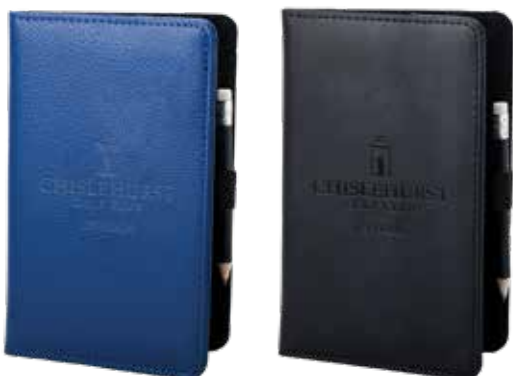

Green

Red

Orange

Yellow

Pink

Spirit Deluxe - £6.95

Venom PitchMaster - £9.95

Embossed Leather ScoreMaster - £12.95

Blue

Black

Tri Fold Towel - £11.95

Pink

Navy

Gunmetal

Burgundy

Black